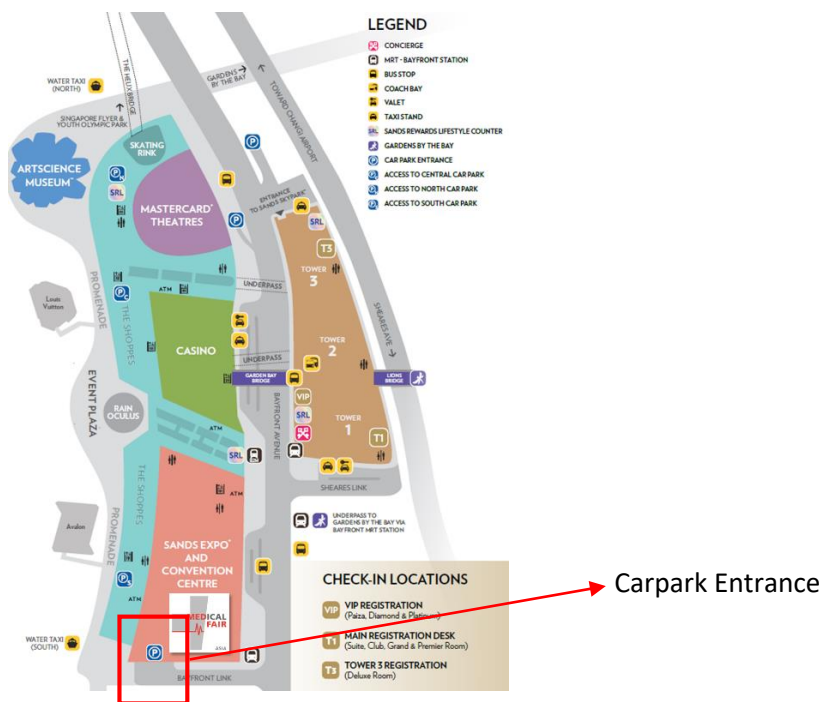

Pacific Association of Quantity Surveyors (PAQS) Congress

Location	Event Venue
Marina Bay Sands 10 Bayfront Avenue, Singapore 018956 Google Map: https://goo.gl/maps/dmN4yhPJDDLFkfTE8	Sands Expo & Convention Centre, Level 4 Opening Ceremony – Simpor Junior Exhibition – Roselle Junior

Parking at MBS Sands Expo & Convention Centre

If you are driving, you may park your car at the car park located at the basement of Marina Bay Sands. For delegates, car park coupons can be purchased at a special rate of \$8.56 for full day parking at the MICE Level 1 Service Centre, across Hall A. Please present your event badge to receive the special rate.